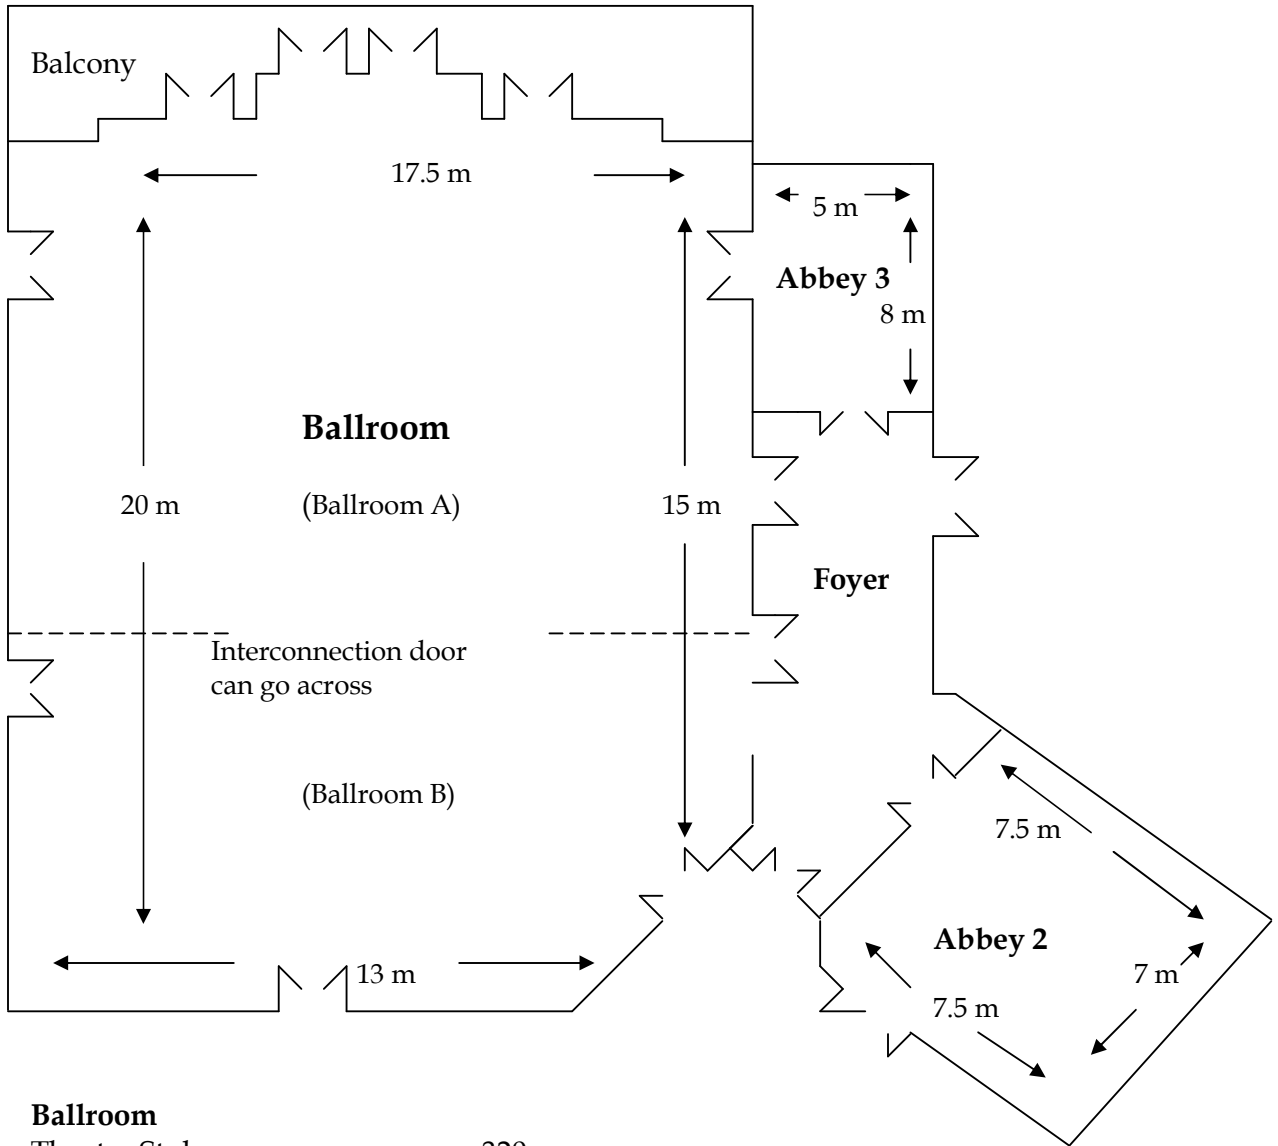

Ballroom Floor Plan

Ballroom

Theatre Style

320 pax

Banquet Rounds

24 tables - no dance floor

22 tables - with dance floor

Classroom

180 pax

Ballroom can be split into 2 rooms - Ballroom A and Ballroom B

Abbey 2

Theatre Style

40 pax

Abbey 3

Theatre Style

20 pax